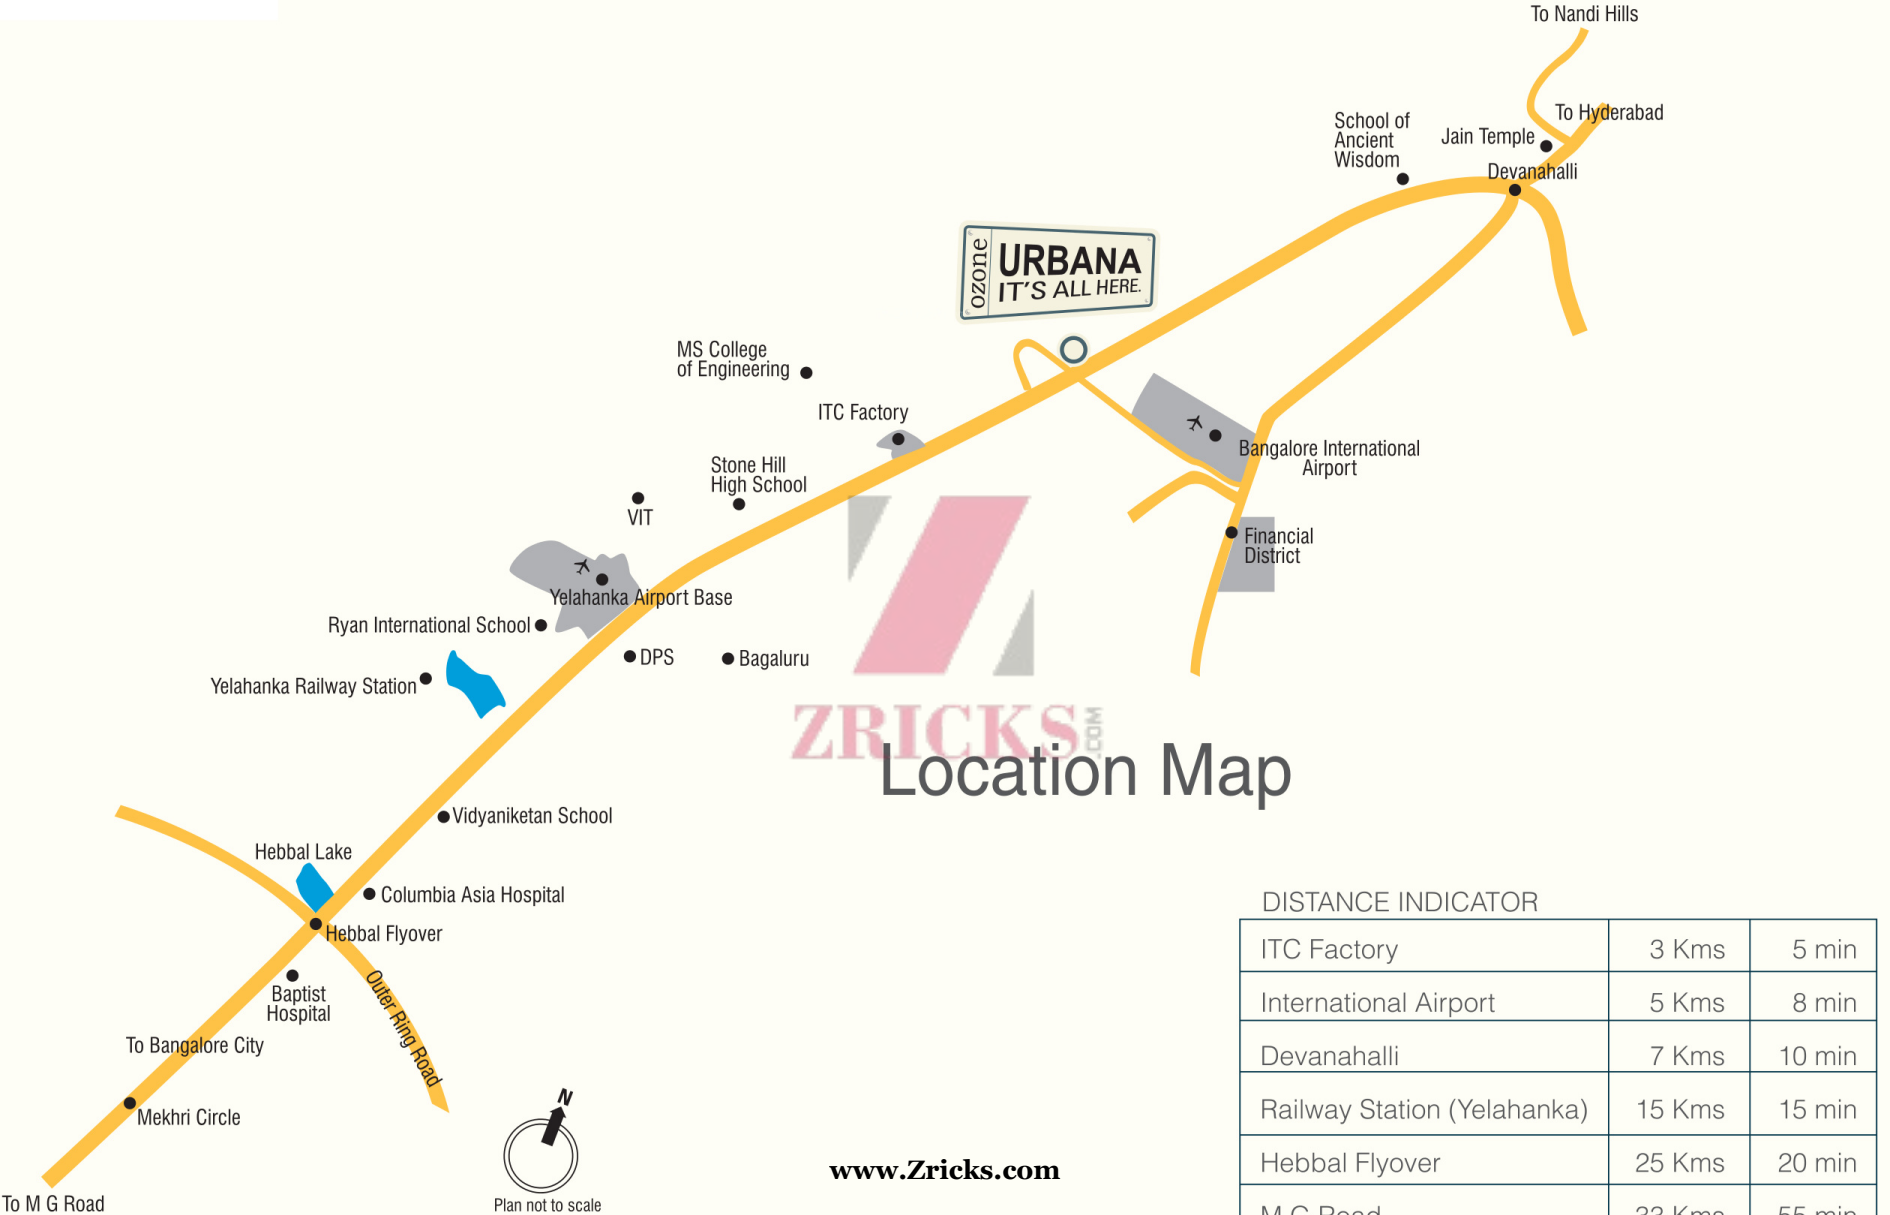

ZRICHS

94

www.Zricks.com

ZRICKS

www.Zricks.com

DISTANCE INDICATOR

| | | |
|-----------------------------|--------|--------|
| ITC Factory | 3 Kms | 5 min |
| International Airport | 5 Kms | 8 min |
| Devanahalli | 7 Kms | 10 min |
| Railway Station (Yelahanka) | 15 Kms | 15 min |
| Hebbal Flyover | 25 Kms | 20 min |
| M G Road | 33 Kms | 55 min |

- 1. Main Entrance
- 2. Retail Village
- 3. Star Hotel
- 4. Business Hub
- 5. BR Life Hospital
- 6. National Public School
- 7. Substation
- 8. Future Residential Development - Apartment
- 9. Future Residential Development - Villament
- 10. Clubhouse
- 11. Central Plaza
- 12. Community Boulevard
- 13. Irene - Senior Living
- 14. Serene - Senior Living
- 15. Aura
- 16. Alcove
- 17. Meadows
- 18. Aqua
- 19. Belvedere
- 20. Pavilion
- 21. Avenue
- 22. Future Development
- 23. Western Entrance